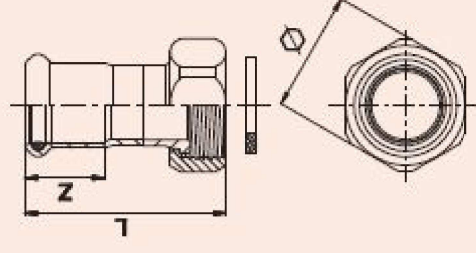

Racor dos piezas

Código	D mm	L mm	Z mm	Ø mm	Uds.
22R2P015020	15-3/4"	37	20	30	10
22R2P018020	18-3/4"	37	20	30	10
22R2P022020	22-3/4"	54	21	30	10
22R2P022025	22-1"	40	21	36	10
22R2P028025	28-1"	58	23	36	10
22R2P028032	28-1.1/4"	47	23	46	10
22R2P035032	35-1.1/4"	67	26	46	4
22R2P035040	35-1.1/2"	52	26	55	4
22R2P042040	42-1.1/2"	77	30	60	2
22R2P042050	42-2"	56	30	64	2
22R2P054050	54-2"	83	35	75	2
22R2P054065	54-2.1/2"	65,5	35	81	2